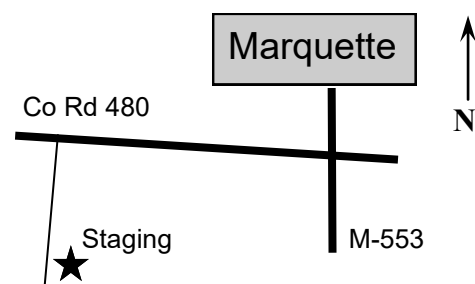

Sunday, June 11th

Sign up: Sat. 7pm - 9pm

Sun. 7am at Staging

Key Time: 9:00am

Classes for different age groups

Fun for all ages!

Entry Fee \$20

[Map](#)